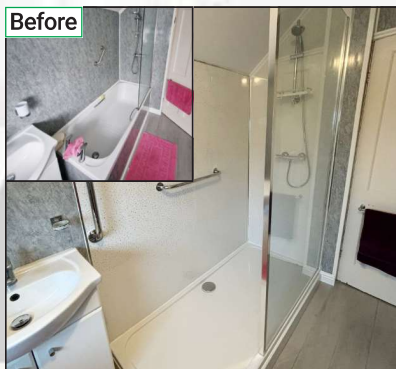

## Bath out - Shower in or full wet room conversions

Transformations that can make a big difference and make life easier. Speak to a member of the team for further details

Prices from **£3495**

Kitchen & Bathroom Creations Ltd Est 2011 [www.kitchenbathroomcreations.com](http://www.kitchenbathroomcreations.com)  
Showrooms @ Hinckley 01455 634045 • Bedworth 02476 315545 • Rugby 01788 544045