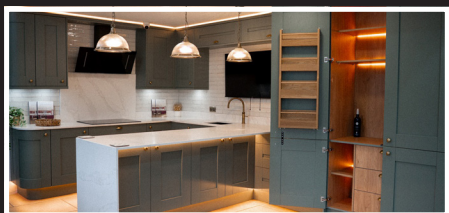

NEW SHOWROOM NOW OPEN

*Quality
like no
other*

**FREE
Planning
and 3D
Design
Service**

CONTACT US FOR A FREE QUOTATION

01455 633483

or 07903 931124

email: Kirklandinterior@gmail.com

www.kirklandinteriors.co.uk