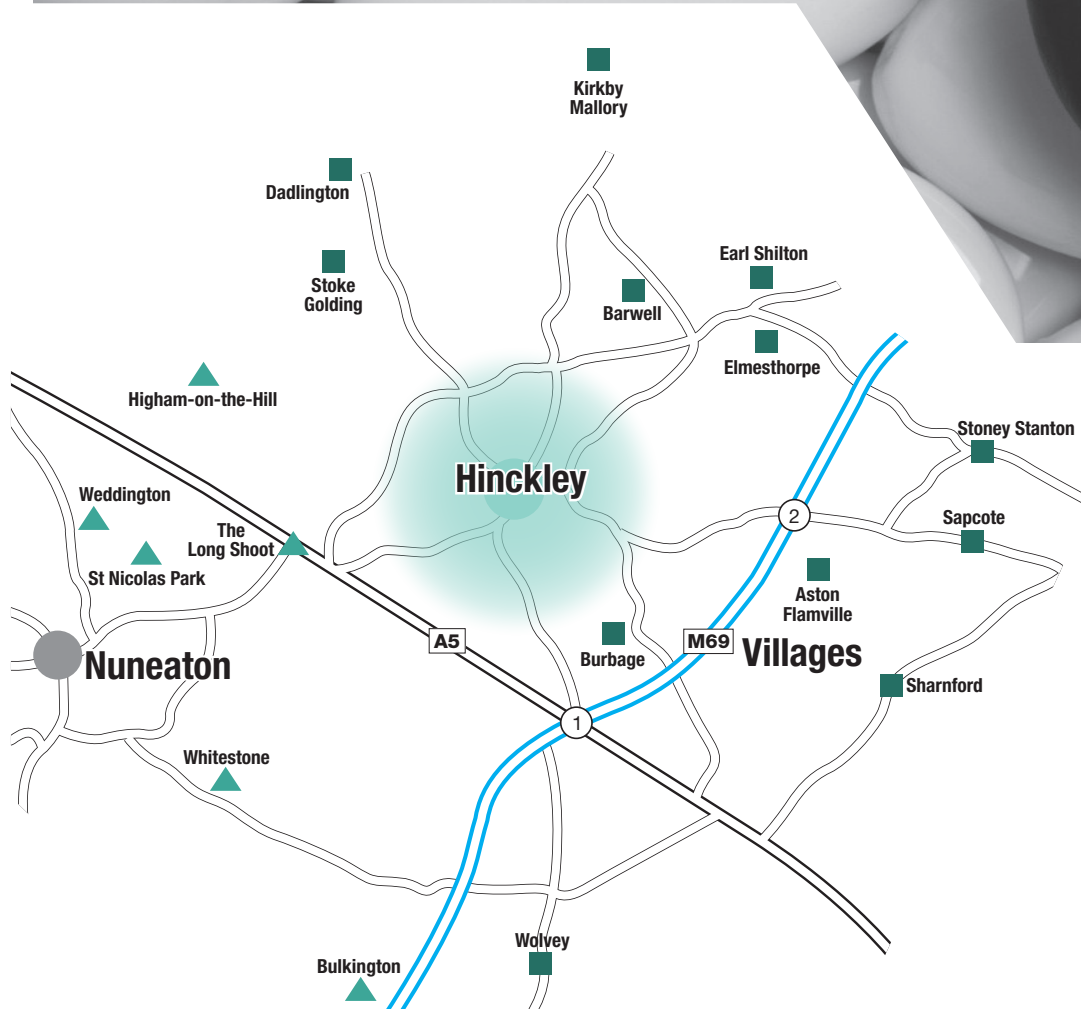

T. 07926 129018

Distribution

- The Villages Edition**
16,000 copies
Freely delivered to homes and businesses in the villages shown every two weeks
- Hinckley Central Edition**
10,200 copies
Our Hinckley edition is delivered to hand-picked areas in Hinckley every fortnight.
- ▲ Nuneaton Edition**
8,500 copies every two weeks
Launched in April 2013 our fortnightly magazine has become instantly popular with both readers and advertisers alike.