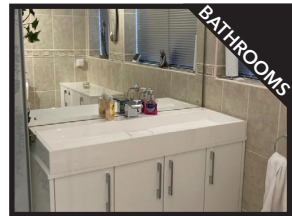

LOFT LADDERS
Supplied and Fitted from **ONLY £160***

LOFT HATCHES
Extended or Replaced from **£160***

*Prices on request relative to required area

HC Loft Services

A locally owned business

Please call for a **FREE SURVEY 07891 785838**

EASYFIT

Wardrobes & Bedrooms