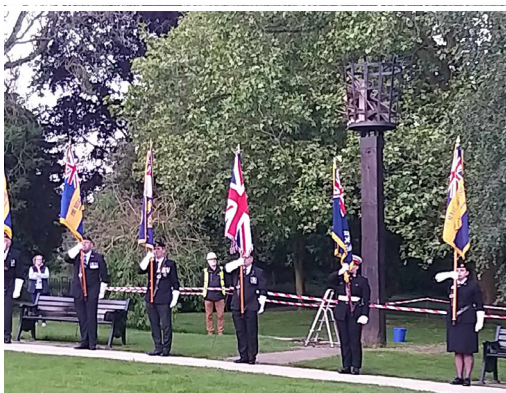

Beacon Burns Bright in Hinckley for D-Day

by Dayle Crutchlow

By 8.30pm on Thursday 6th June, a small crowd had already gathered in Hinckley's Argents Mead.

And by 9pm on the 80th anniversary of D-Day that number had swelled to at least a couple of hundred as the town came out to pay its respects.

On what was a beautiful Spring evening, the skies more akin to Royal Airforce blue than England's more typical battleship grey, the Argents Mead beacon was lit at 9.15pm as part of an historic national event marking the momentous day.

Communities across the UK and France had come together to commemorate the special occasion with the lighting of thousands of beacons.

In Hinckley it was a poignant moment as the church bells of St Mary's rang out across the town.

The crowds had been welcomed by the Mayor of Hinckley and Bosworth Robin Webber-Jones.

He paid tribute to *"the bravery and sacrifice of all those who lost their lives during the Allied invasion and helped to secure the freedoms we*