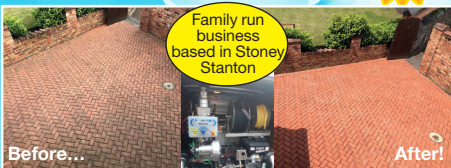

Get the outside of your home ready for Summer

Driveways, patios, walls, decking steam cleaned

Power's Pressure Washing

Call Andy on 01455 272078 or 07957 2437 79

Rightio Plumbers

01455 268 887

OUR SERVICES

- ✓ Boiler Breakdowns
- ✓ Boiler Servicing
- ✓ Radiators & Pipes
- ✓ Tanks & Cylinders
- ✓ Toilets & Taps
- ✓ Leaks & Bursts
- ✓ Showers
- ✓ Clearing Blockages
- ✓ Pipework Replacement
- ✓ Gas Safe Certified

We work in
Hinckley and
across all
surrounding
areas

- ✓ Fast Response
- ✓ All Work Guaranteed
- ✓ Highly Experienced
- ✓ Clear Pricing

▶ 12 Month
guarantee
on labour!

▶ OAP
Discount
Speak to
us today!

▶ 1-2 Hour
Response
time!

650921

7 Days a week | 7am - 7pm | Diagnosis work chargeable

A COMPACT & ELEGANT STAIRLIFT ALTERNATIVE

Premier
Mobility

Keep your staircase free of obstruction with a Ellesse Premium Through Floor Lift.

- ✓ CUSTOMISABLE TO YOUR REQUIREMENTS & HOME
- ✓ COMFORTABLE & EASY TO USE
- ✓ EASY INSTALLATION BY PREMIER MOBILITY